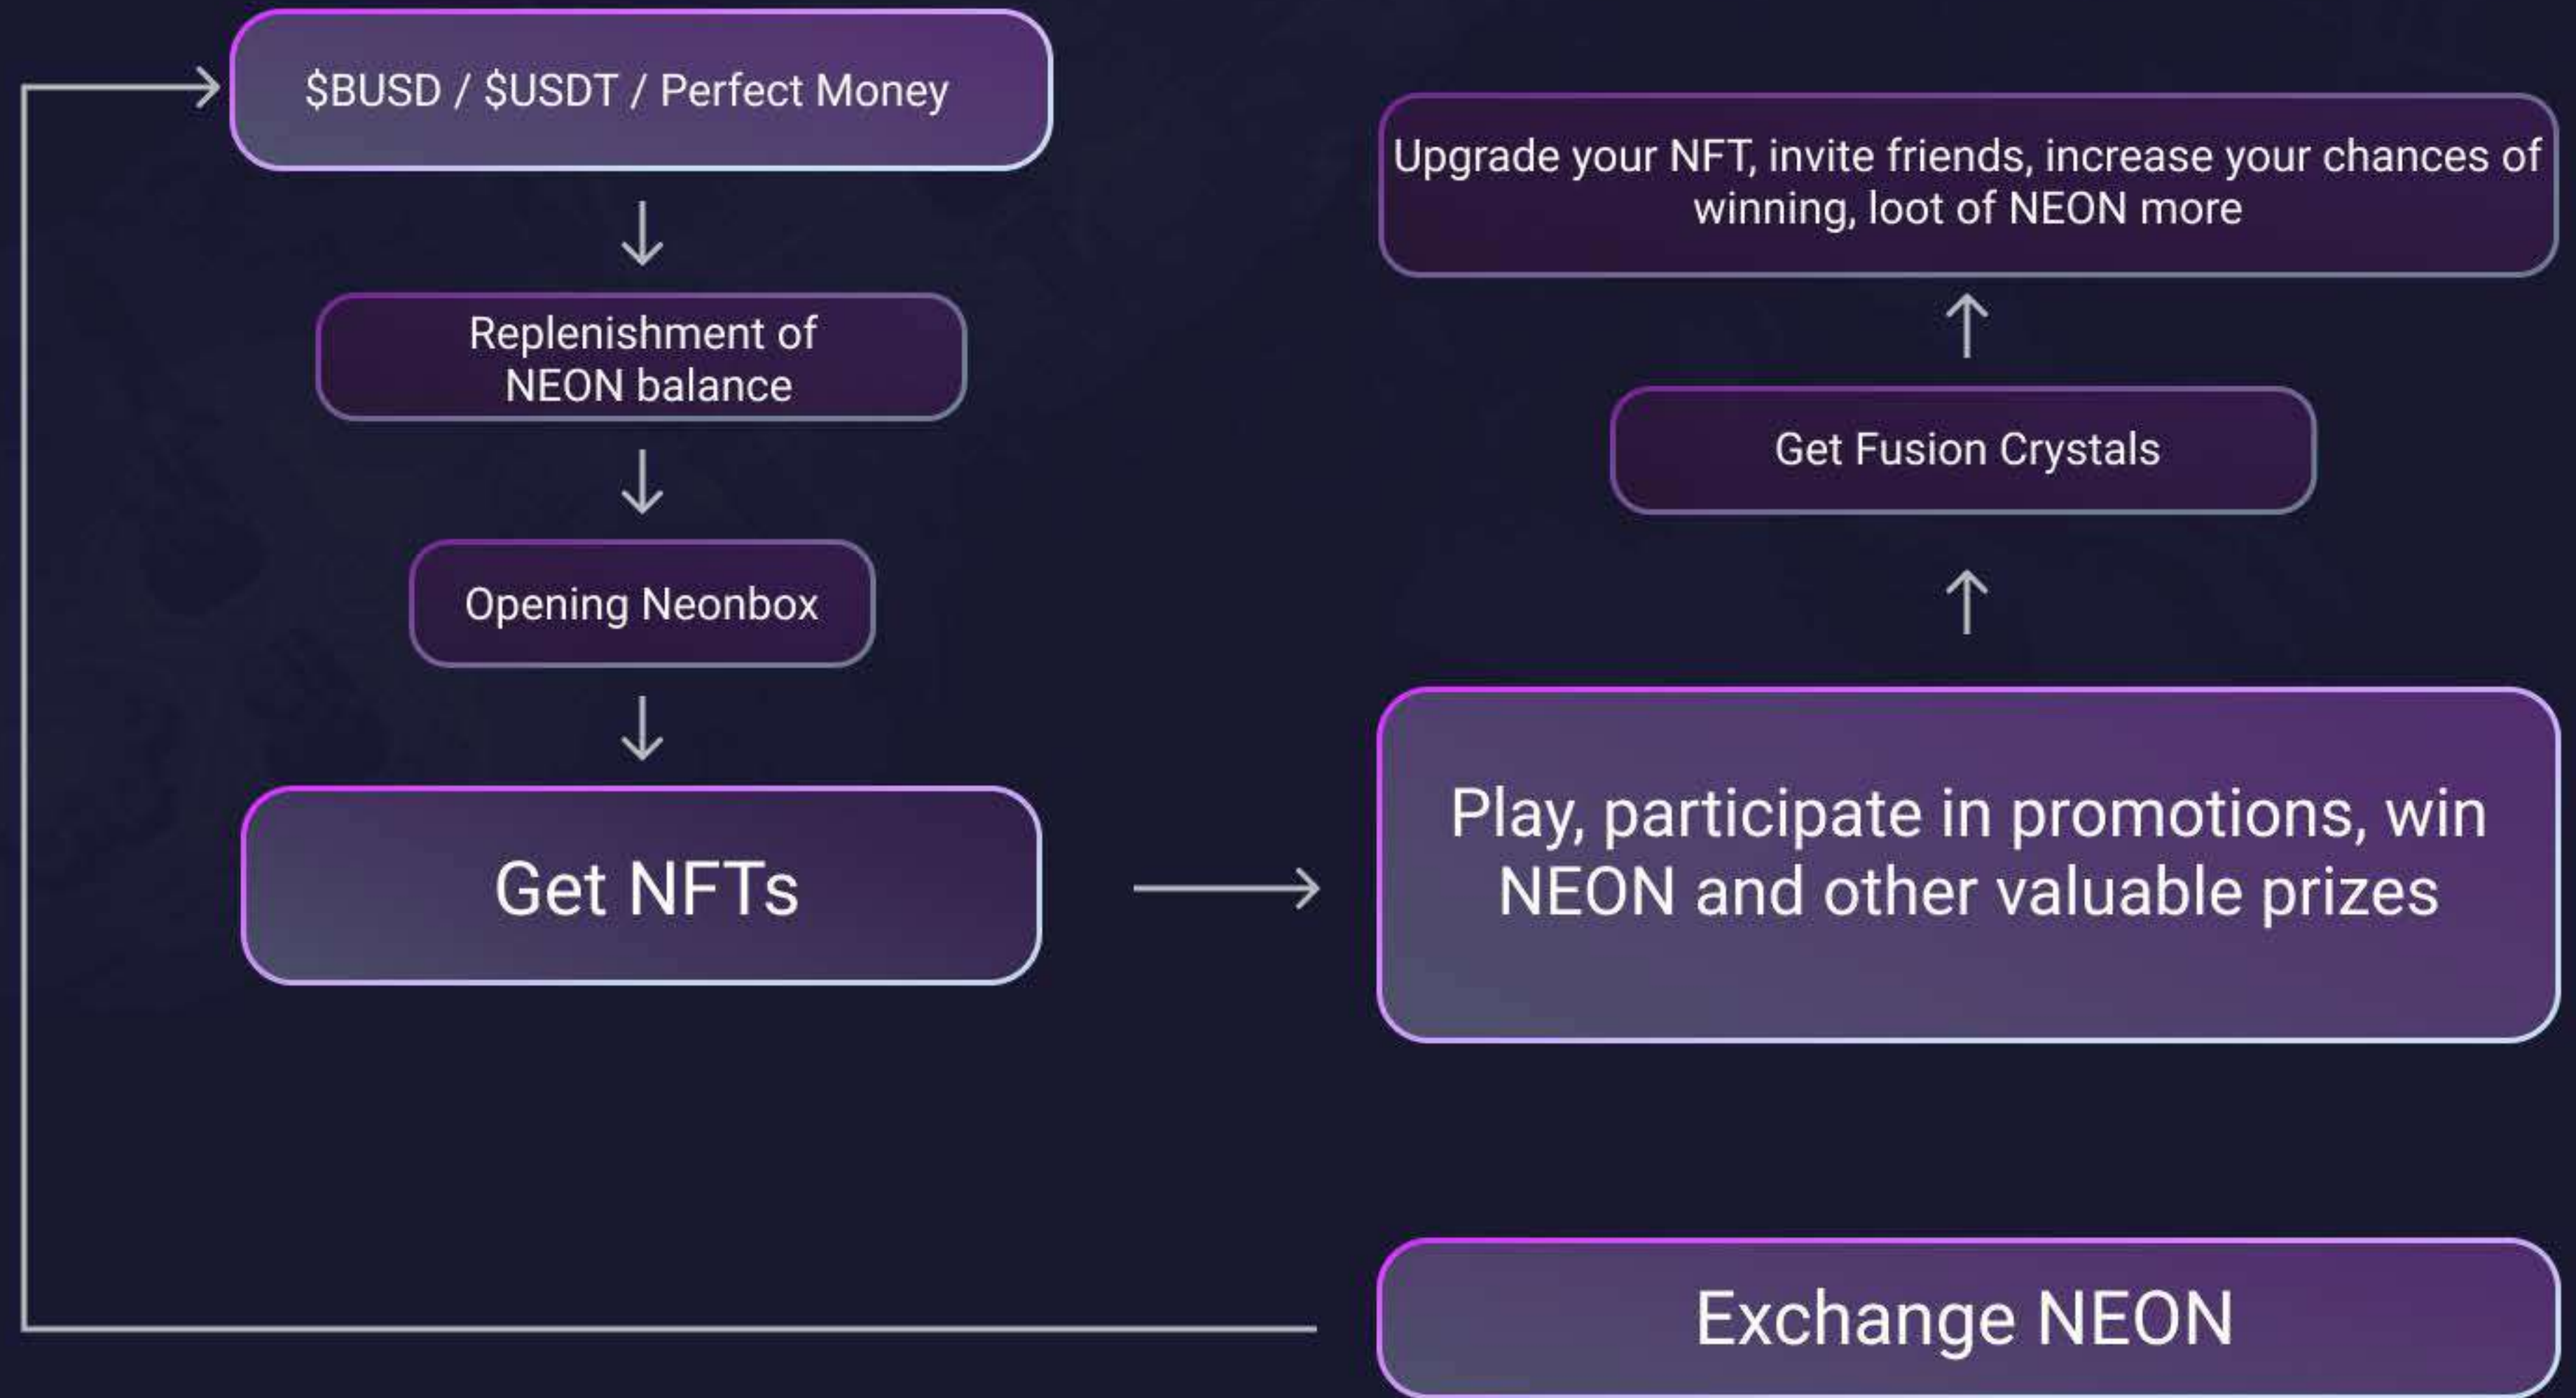

REGULAR LOOT NEON

Lords of the NFT

25% of the funds spent to open Neonbox are divided among the Lords of the NFT

REGULAR LOOT NEON

Guardians \$NEARTH

25% of funds spent to open Neonbox are divided among \$NEARTH Guardians

ACTIVE LOOT OF NEON

CLAN - LEADERS

30% of the funds spent to open Neonbox are between the leading clans

ACTIVE LOOT OF NEON

Neon Warriors

20% of the funds spent on the opening of Neonbox are divided among the winners

PLAY AND WIN NEON

Fusion Crystals + NEON + NFT (X lvl) Upgrade NFT

Increased power Big chance to take tops NFT(X+1 lvl)

ACTIVE LOOT OF NEON

Neon Warriors

20% of the funds spent on the opening of Neonbox are divided among the winners