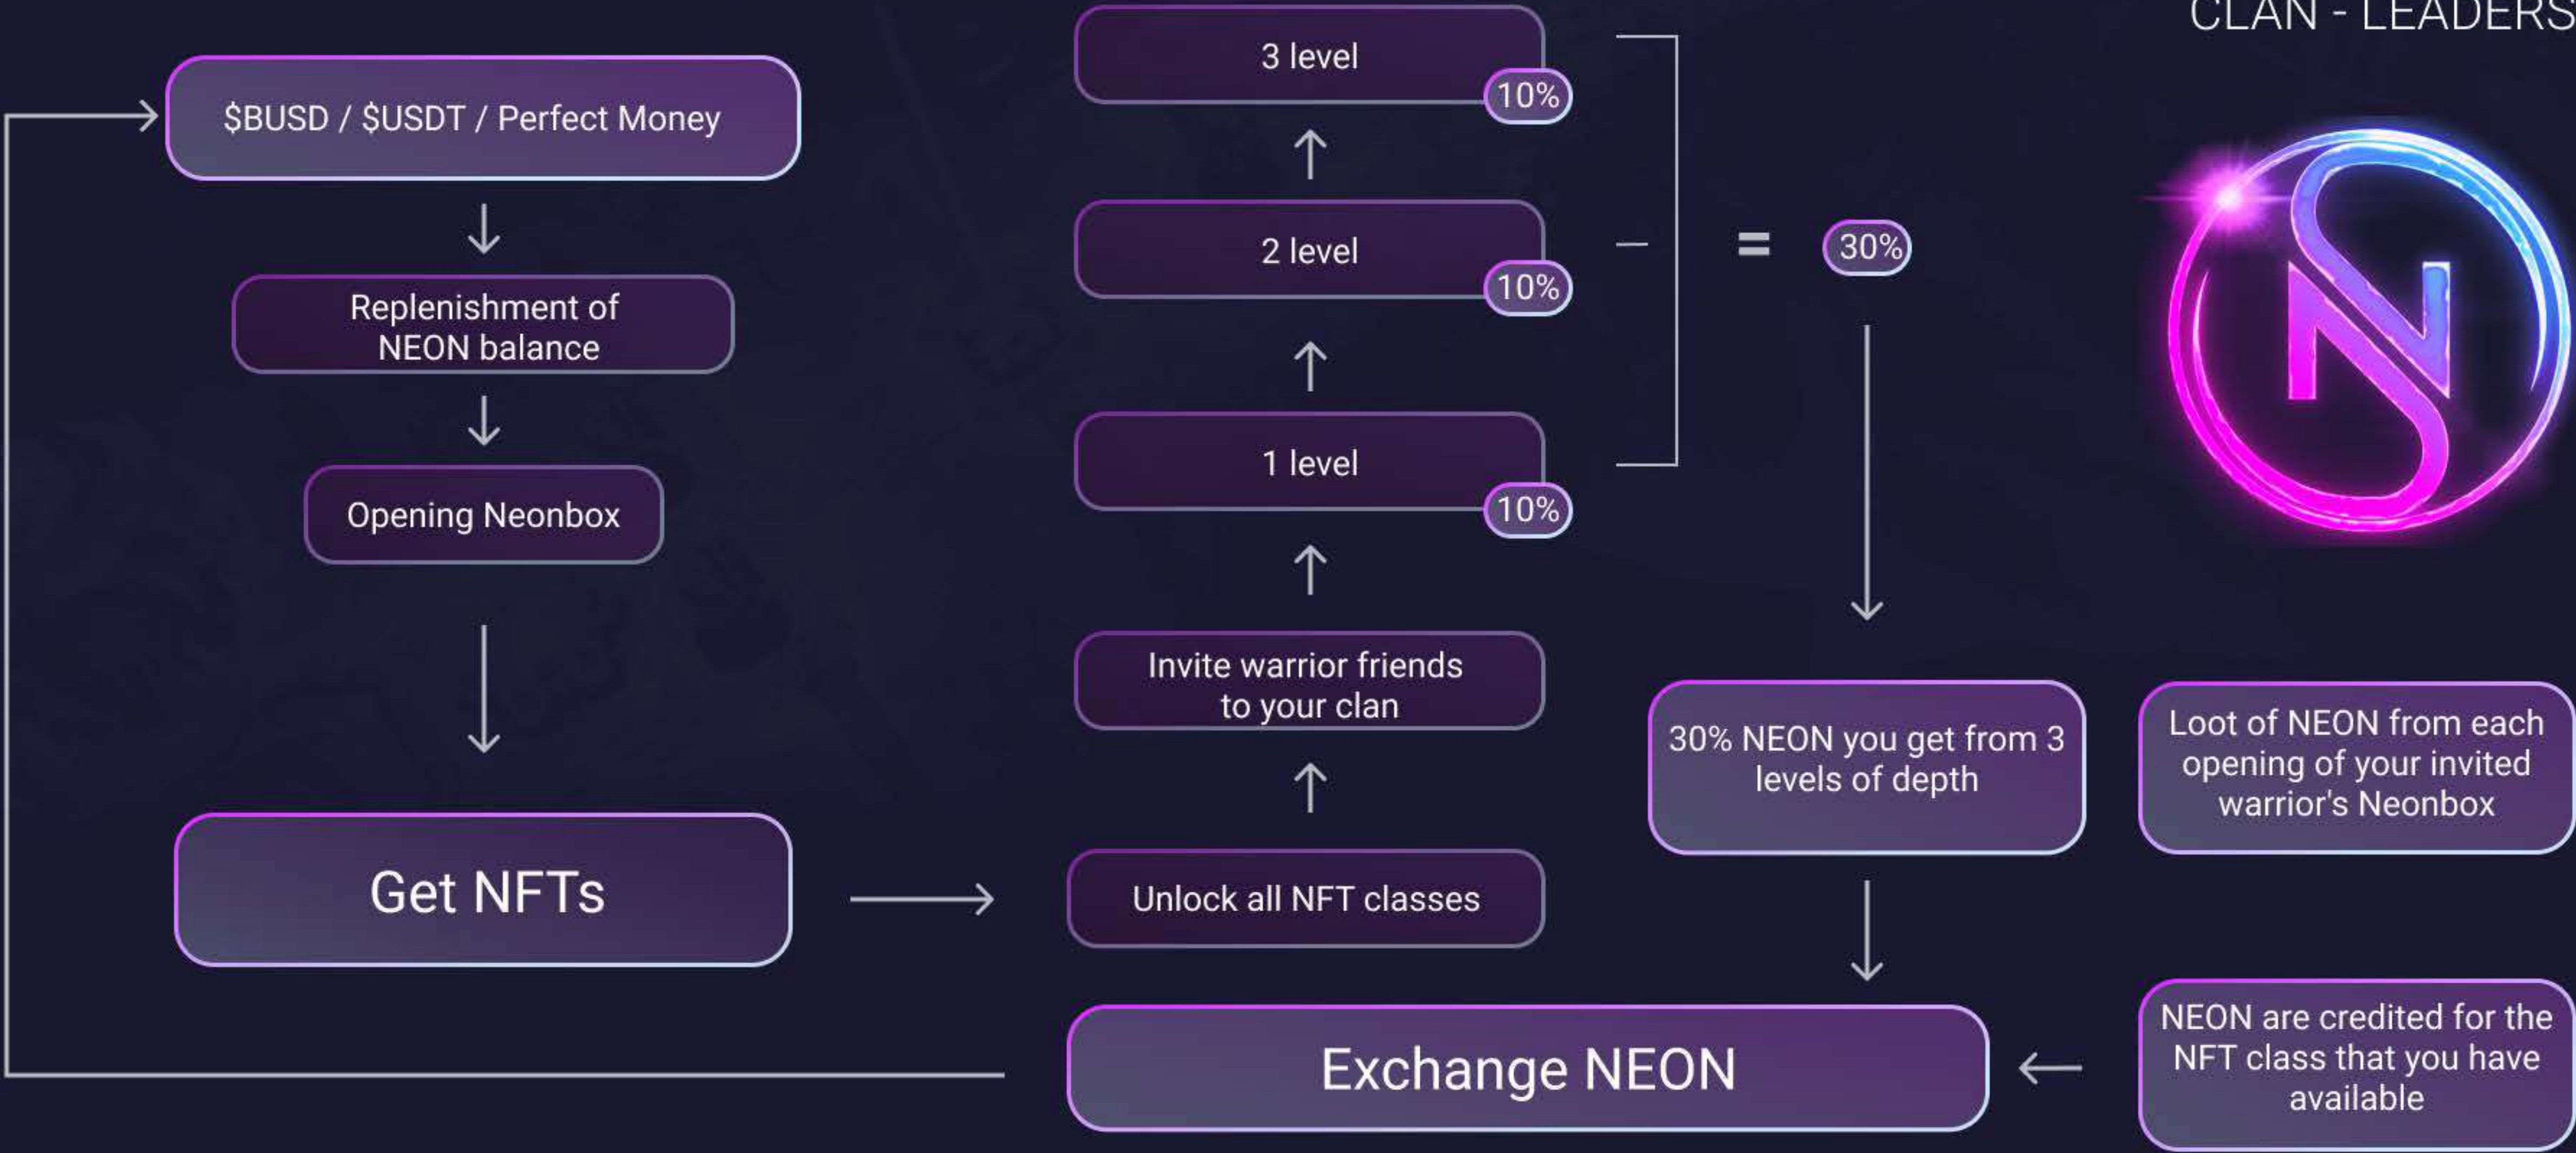

Lords of NFT depending on card power

\$NEARTH
25%

Guardians of the \$EARTH token,
depending on the number of tokens in the wallet

100% of the funds spent on the opening of Neonbox are divided among the participants of the Neon Earth gaming platform

REGULAR LOOT NEON

Lords of the NFT

25% of the funds spent to open Neonbox are divided among the Lords of the NFT

REGULAR LOOT NEON

Guardians \$NEARTH

25% of funds spent to open Neonbox are divided among \$NEARTH Guardians

ACTIVE LOOT OF NEON

CLAN - LEADERS

30% of the funds spent to open Neonbox are between the leading clans

ACTIVE LOOT OF NEON

Neon Warriors

20% of the funds spent on the opening of Neonbox are divided among the winners

PLAY AND WIN NEON

Fusion Crystals + NEON + NFT (X lvl) Upgrade NFT

Increased power Big chance to take tops NFT(X+1 lvl)

ACTIVE LOOT OF NEON

Neon Warriors

20% of the funds spent on the opening of Neonbox are divided among the winners