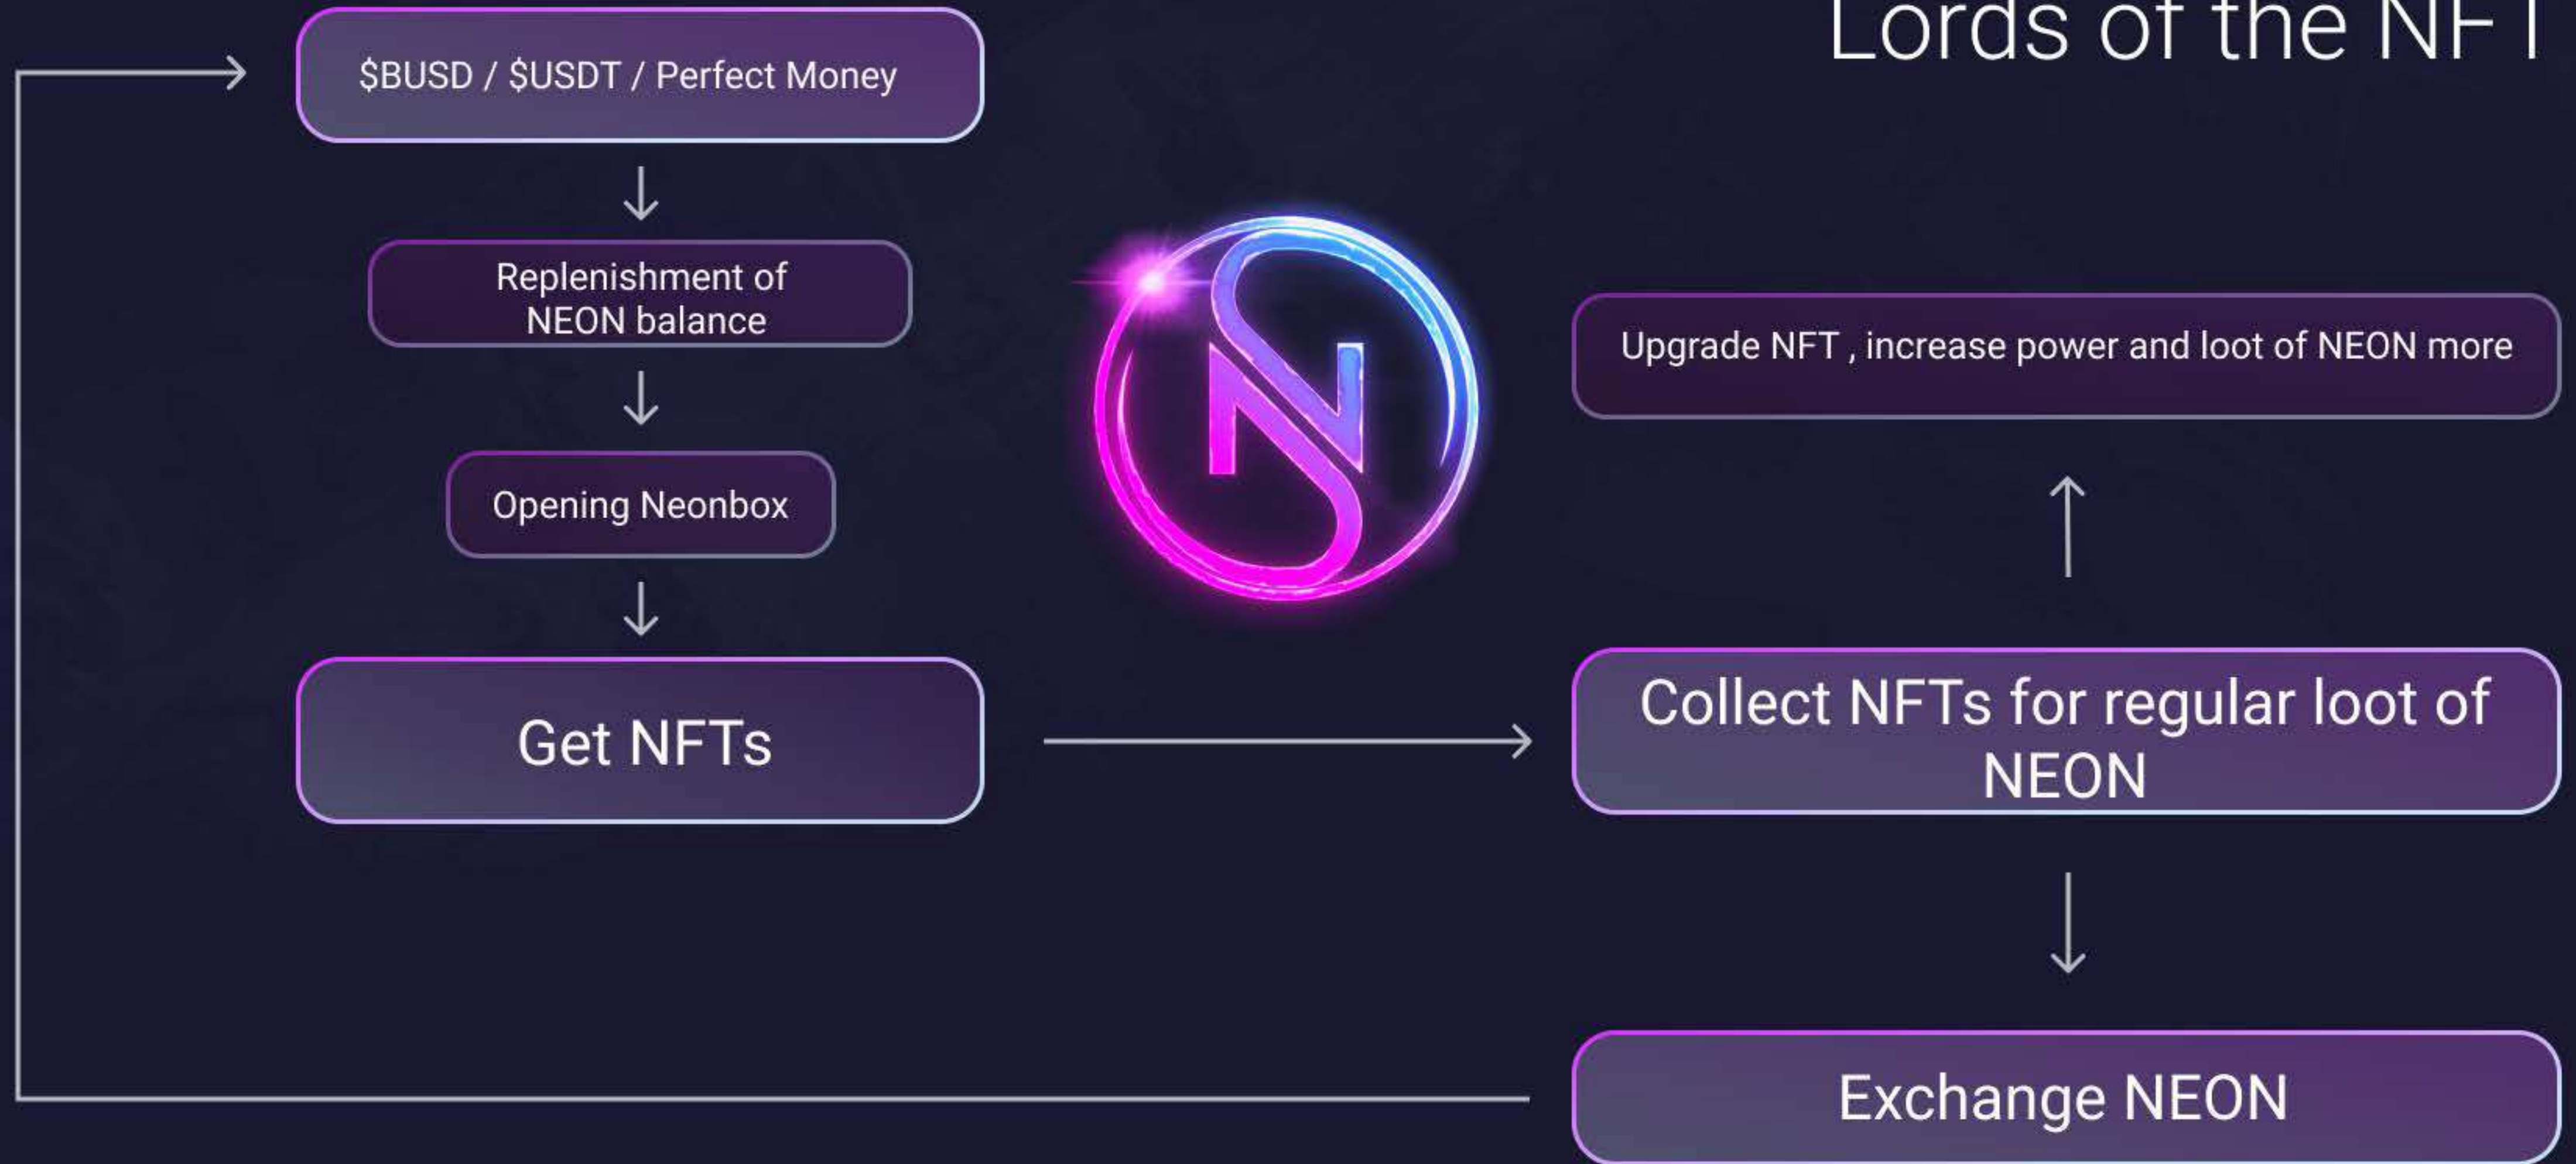

Lords of NFT depending on card power

\$NEARTH
25%

Guardians of the \$EARTH token,
depending on the number of tokens in the wallet

100% of the funds spent on the opening of Neonbox are divided among the participants of the Neon Earth gaming platform

REGULAR LOOT NEON

Lords of the NFT

25% of the funds spent to open Neonbox are divided among the Lords of the NFT

REGULAR LOOT NEON

Guardians \$NEARTH

25% of funds spent to open Neonbox are divided among \$NEARTH Guardians

ACTIVE LOOT OF NEON

CLAN - LEADERS

30% of the funds spent to open Neonbox are between the leading clans

ACTIVE LOOT OF NEON

Neon Warriors

20% of the funds spent on the opening of Neonbox are divided among the winners

PLAY AND WIN NEON

Fusion Crystals + NEON + NFT (X lvl) Upgrade NFT

Increased power Big chance to take tops NFT(X+1 lvl)

ACTIVE LOOT OF NEON

Neon Warriors

20% of the funds spent on the opening of Neonbox are divided among the winners