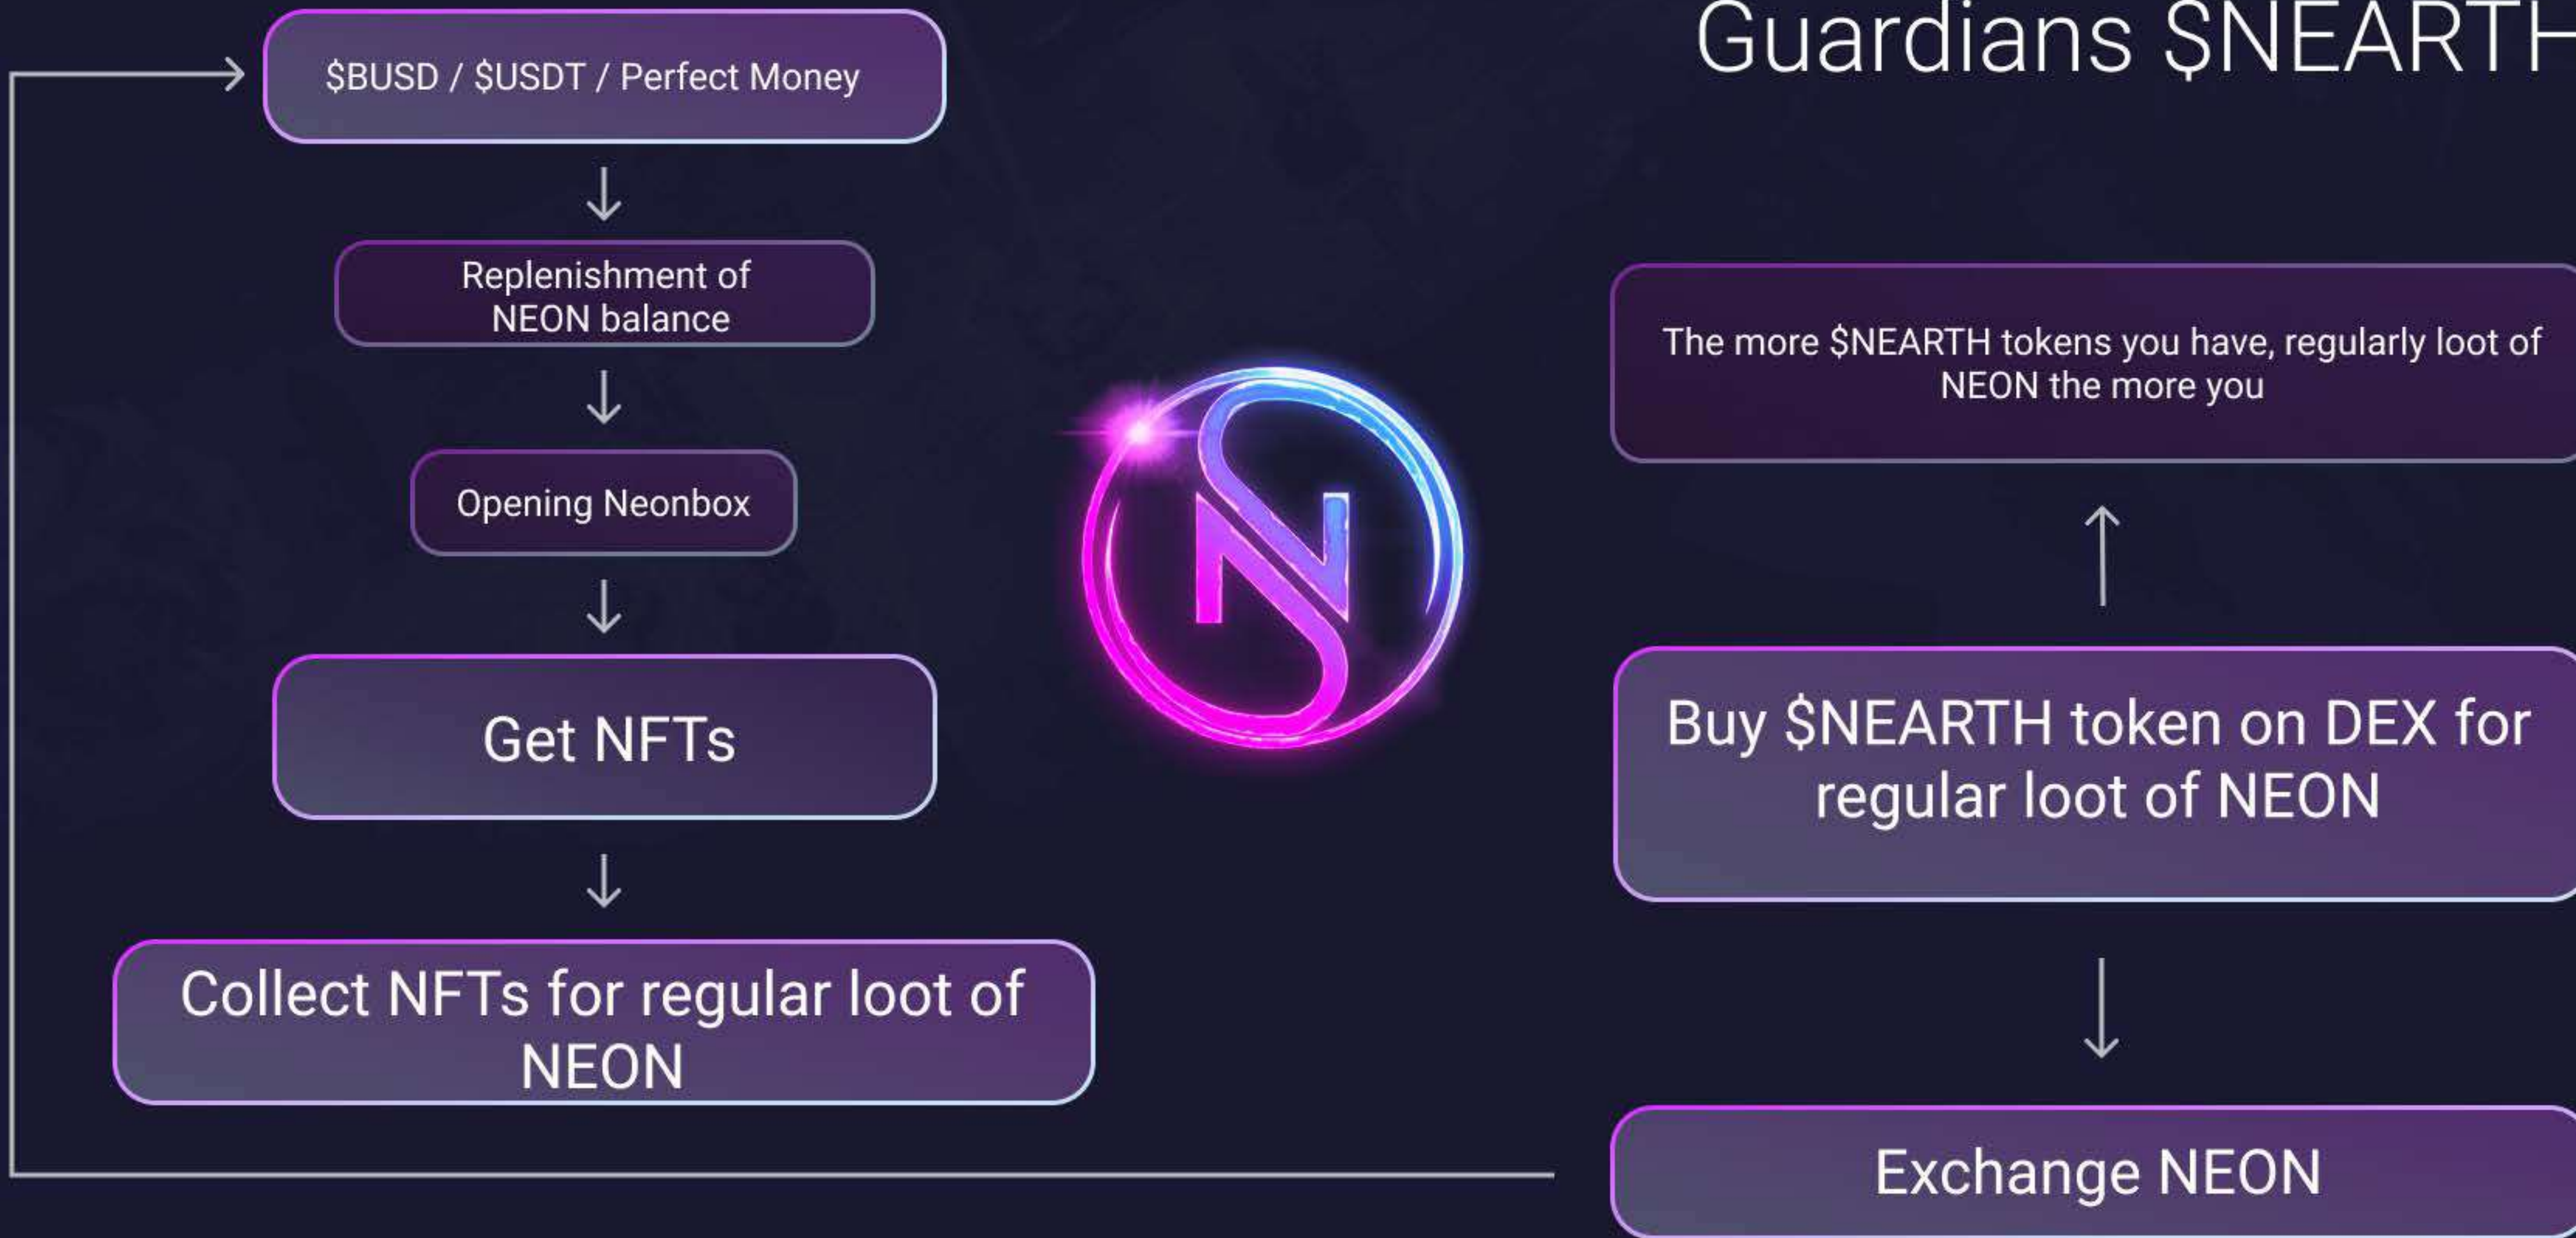

Lords of NFT depending on card power

\$NEARTH
25%

Guardians of the \$EARTH token,
depending on the number of tokens in the wallet

100% of the funds spent on the opening of Neonbox are divided among the participants of the Neon Earth gaming platform

REGULAR LOOT NEON

Lords of the NFT

25% of the funds spent to open Neonbox are divided among the Lords of the NFT

REGULAR LOOT NEON

Guardians \$NEARTH

25% of funds spent to open Neonbox are divided among \$NEARTH Guardians

ACTIVE LOOT OF NEON

CLAN - LEADERS

30% of the funds spent to open Neonbox are between the leading clans

ACTIVE LOOT OF NEON

Neon Warriors

20% of the funds spent on the opening of Neonbox are divided among the winners

PLAY AND WIN NEON

Fusion Crystals + NEON + NFT (X lvl) Upgrade NFT

Increased power Big chance to take tops NFT(X+1 lvl)

ACTIVE LOOT OF NEON

Neon Warriors

20% of the funds spent on the opening of Neonbox are divided among the winners